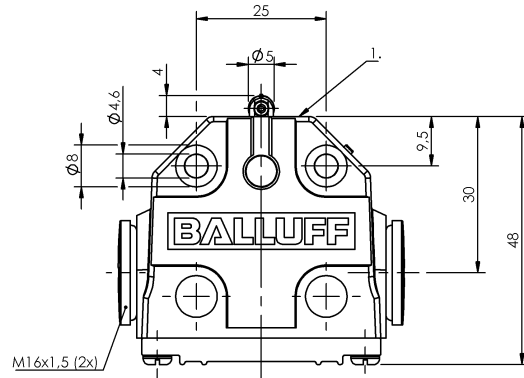

Mechanical Cam Switches  
**BNS 813-B05-R08-40-60-02**  
**Order Code: BNS056K**

**BALLUFF**

1) Reference edge, 2) Mark. Safety switch position, 3) 1st pos.

**Basic features**

<b>Approval/Conformity</b>	CE UKCA CCC WEEE
<b>Basic standard</b>	IEC 60947-5-1
<b>Operating principle</b>	1-5. Switch position: Mechanical with forced opening
<b>Version</b>	

**Display/Operation**

<b>Function indicator</b>	1-5. Switch position: None
---------------------------	----------------------------

**Electrical connection**

<b>Connection type</b>	1-5. Switch position: Solder connection
------------------------	-----------------------------------------

**Mechanical data**

<b>Approach direction</b>	longitudinal, parallel to attachment surface
<b>Approach speed</b>	1-5. Switch position: 60 m/min
<b>Distance cam - reference edge</b>	1-5. Switch position: 2.50...2.80 mm
<b>Flange, feed-through</b>	None
<b>Installation</b>	Vertical
<b>Life expectancy mechanical</b>	1-5. Switch position: 10 mil. switching operations
<b>Number of switching positions</b>	5x Roller Mechanical
<b>Plunger style</b>	1-5. switch position: Roller
<b>Switch actuation force</b>	1-5. Switch position: 8 N
<b>Switching element</b>	1-2. Switch position: BSE 86 3-5. Switch position: BSE 69.1