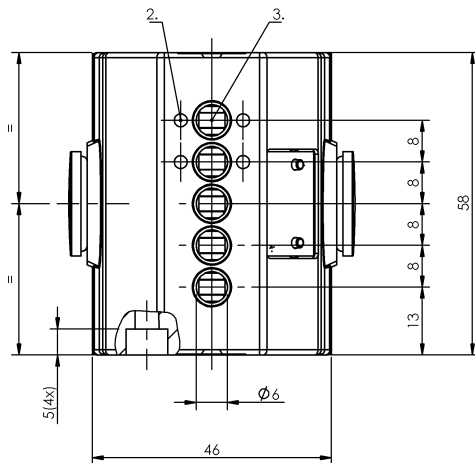

Mechanical Cam Switches  
**BNS 813-B05-R08-40-60-02**  
**Order Code: BNS056K**

**BALLUFF**

1) Reference edge, 2) Mark. Safety switch position, 3) 1st pos.

**Basic features**

<b>Approval/Conformity</b>	CE UKCA CCC WEEE
<b>Basic standard</b>	IEC 60947-5-1
<b>Operating principle</b>	1-5. Switch position: Mechanical with forced opening
<b>Version</b>	

**Display/Operation**

<b>Function indicator</b>	1-5. Switch position: None
---------------------------	----------------------------

**Electrical connection**

<b>Connection type</b>	1-5. Switch position: Solder connection
------------------------	-----------------------------------------

**Mechanical data**

<b>Approach direction</b>	longitudinal, parallel to attachment surface
<b>Approach speed</b>	1-5. Switch position: 60 m/min
<b>Distance cam - reference edge</b>	1-5. Switch position: 2.50...2.80 mm
<b>Flange, feed-through</b>	None
<b>Installation</b>	Vertical
<b>Life expectancy mechanical</b>	1-5. Switch position: 10 mil. switching operations
<b>Number of switching positions</b>	5x Roller Mechanical
<b>Plunger style</b>	1-5. switch position: Roller
<b>Switch actuation force</b>	1-5. Switch position: 8 N
<b>Switching element</b>	1-2. Switch position: BSE 86 3-5. Switch position: BSE 69.1